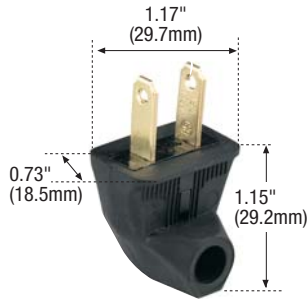

Standard Grade Plugs and Connectors

2 Pole, 2 Wire Non-Grounding
NEMA 1-15, 15A 125V

Rubber Plugs and Connectors

FEATURES

- Angle plugs allow placement of cord in convenient location.
- Plug blades are firmly embedded in body.
- Terminal screws backed out —ready for wiring.

INDUSTRIAL
COMMERCIAL
RESIDENTIAL

I-19 STRAIGHT BLADE PLUGS AND CONNECTORS

84

86

183

Rubber Plugs and Connectors

Rating A	V/AC	NEMA	Description	Cord Diameter	Color	Catalog No.	
						Plug	Connector
15	125	1-15	Angle	0.328" (8.33mm)	Black	84BK	86BK
					White	84W	86W
15	125	1-15	Angle Polarized	0.328" (8.33mm)	Black	84-6BK	86BK
					White	84-6W	86W
15	125	1-15	Straight	0.328" (8.33mm)	Black	183BK	86BK
					White	183W	86W
15	125	1-15	Straight Polarized	0.328" (8.33mm)	Black	183-6BK	86BK
					White	183-6W	86W

TESTING & CODE COMPLIANCE

- Listed to UL 498 (file no. E15012).
- Polarized plugs: CSA Certified to C22.2 no 42. (file no. LR2081 (6221-02, 6221-82)).
- NOM Certified.

MATERIAL CHARACTERISTICS

Thermoplastic
Rubber.
Temperature Rating:
-20°C to 70°C.