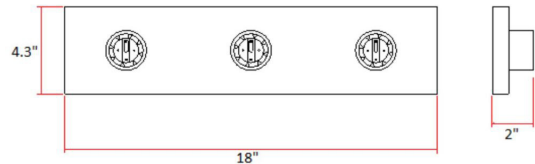

3-Light Vanity Light
Satin Nickel

SPECIFICATIONS

MOUNTING:	Wall Mount	LED BRIGHTNESS (LUMENS):	N/A
SLOPED CEILING ADAPTABLE:	No	LED COLOR CORRELATED TEMPERATURE (CCT):	N/A
LAMP TYPE 1:	3 lamps 60W Incandescent	LED COLOR RENDERING INDEX (CRI):	N/A
BULB INCLUDED:	No	LED EFFICACY:	N/A
WATTS PER BULB:	60W	LED AVERAGE RATED LIFE:	N/A
TOTAL WATTAGE:	180W	ENERGY EFFICIENT:	No
DIMMABLE:	Yes	LIGHTING AMPS:	N/A
MATERIAL CONSTRUCTION:	Steel	VOLTAGE:	120V
ASSEMBLED DIMENSIONS:	4.3" H x 18" L x 2" D		
WEIGHT:	2.26 lbs.		
BACKPLATE DIMENSIONS:	N/A		
CANOPY/PLATE DIMENSIONS:	N/A		
GLASS/SHADE DIMENSIONS:	N/A		
GLASS/SHADE MATERIAL:	N/A		
GLASS/SHADE TYPE:	N/A		
GLASS/SHADE COLOR:	N/A		