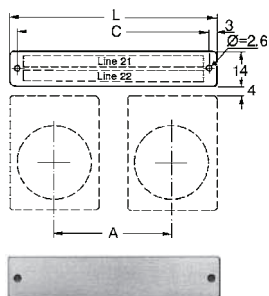

Legend plates for pushbuttons 22mm

22mm Blank fixed legend plates

Of silvergrey aluminum

Size	Catalog number
39mm H	SK 615 540-1
44.5mm H	SK 615 541-1
44.07 mm H (UL Type 3/3R, 4, 4X & 12)	LP22-2000

22mm Engraved fixed legend plates, with text ①

Of silvergrey aluminum

Text	Catalog number
English	
Close	SK 615 552-13
Down	SK 615 552-14
Emergency stop	SK 615 552-15
Fast	SK 615 552-16
Forward	SK 615 552-17
In	SK 615 550-29
Inching	SK 615 552-18
Jog	SK 615 552-JO
Left	SK 615 552-39
Lower	SK 615 552-20
Off	SK 615 552-21
On	SK 615 552-22
Open	SK 615 552-23
Out	SK 615 552-24
Raise	SK 615 552-25
Reset	SK 615 552-27
Reverse	SK 615 552-28
Right	SK 615 552-40
Run	SK 615 552-29
Slow	SK 615 552-30
Start	SK 615 550-44
Stop	SK 615 552-31
Up	SK 615 552-32

Legend plates without or with customer-selected text

Of aluminum

Number of operations	Max number of characters per line	Dimensions			Without text Catalog number
		A	L	C	
1	7	-	29.6	23.6	SK 615 545-1
2	20	30.5	60	54	SK 615 545-2
2	24	40	70	64	SK 615 545-3
3	33	30.5	90	84	SK 615 545-4
3	42	40	110	104	SK 615 545-5

① Text height 3 mm.