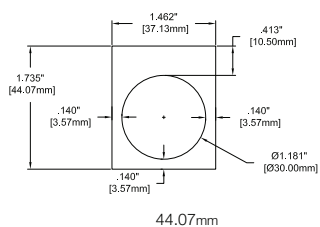

Legend plates for pushbuttons 22mm

22mm Blank fixed legend plates

Of silvergrey aluminum

Size	Catalog number
39mm H	SK 615 540-1
44.5mm H	SK 615 541-1
44.07 mm H (UL Type 3/3R, 4, 4X & 12)	LP22-2000

22mm Engraved fixed legend plates, with text ①

Of silvergrey aluminum

Text	Catalog number
English	
Close	SK 615 552-13
Down	SK 615 552-14
Emergency stop	SK 615 552-15
Fast	SK 615 552-16
Forward	SK 615 552-17
In	SK 615 550-29
Inching	SK 615 552-18
Jog	SK 615 552-JO
Left	SK 615 552-39
Lower	SK 615 552-20
Off	SK 615 552-21
On	SK 615 552-22
Open	SK 615 552-23
Out	SK 615 552-24
Raise	SK 615 552-25
Reset	SK 615 552-27
Reverse	SK 615 552-28
Right	SK 615 552-40
Run	SK 615 552-29
Slow	SK 615 552-30
Start	SK 615 550-44
Stop	SK 615 552-31
Up	SK 615 552-32

Legend plates without or with customer-selected text

Of aluminum

Number of operations	Max number of characters per line	Dimensions			Without text Catalog number
		A	L	C	
1	7	-	29.6	23.6	SK 615 545-1
2	20	30.5	60	54	SK 615 545-2
2	24	40	70	64	SK 615 545-3
3	33	30.5	90	84	SK 615 545-4
3	42	40	110	104	SK 615 545-5

① Text height 3 mm.