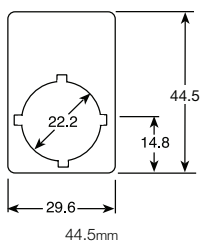

Legend plates for pushbuttons 22mm

22mm Blank fixed legend plates

Of silvergrey aluminum

Size	Catalog number
39mm H	SK 615 540-1
44.5mm H	SK 615 541-1
44.07 mm H (UL Type 3/3R, 4, 4X & 12)	LP22-2000

22mm Engraved fixed legend plates, with text ①

Of silvergrey aluminum

Text	Catalog number
English	
Close	SK 615 552-13
Down	SK 615 552-14
Emergency stop	SK 615 552-15
Fast	SK 615 552-16
Forward	SK 615 552-17
In	SK 615 550-29
Inching	SK 615 552-18
Jog	SK 615 552-JO
Left	SK 615 552-39
Lower	SK 615 552-20
Off	SK 615 552-21
On	SK 615 552-22
Open	SK 615 552-23
Out	SK 615 552-24
Raise	SK 615 552-25
Reset	SK 615 552-27
Reverse	SK 615 552-28
Right	SK 615 552-40
Run	SK 615 552-29
Slow	SK 615 552-30
Start	SK 615 550-44
Stop	SK 615 552-31
Up	SK 615 552-32

Legend plates without or with customer-selected text

Of aluminum

Number of operations	Max number of characters per line	Dimensions			Without text Catalog number
		A	L	C	
1	7	-	29.6	23.6	SK 615 545-1
2	20	30.5	60	54	SK 615 545-2
2	24	40	70	64	SK 615 545-3
3	33	30.5	90	84	SK 615 545-4
3	42	40	110	104	SK 615 545-5

① Text height 3 mm.