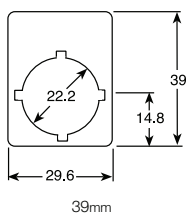

Legend plates for pushbuttons 22mm

22mm Blank fixed legend plates

Of silvergrey aluminum

Size	Catalog number
39mm H	SK 615 540-1
44.5mm H	SK 615 541-1
44.07 mm H (UL Type 3/3R, 4, 4X & 12)	LP22-2000

22mm Engraved fixed legend plates, with text ①

Of silvergrey aluminum

Text	Catalog number
English	
Close	SK 615 552-13
Down	SK 615 552-14
Emergency stop	SK 615 552-15
Fast	SK 615 552-16
Forward	SK 615 552-17
In	SK 615 550-29
Inching	SK 615 552-18
Jog	SK 615 552-JO
Left	SK 615 552-39
Lower	SK 615 552-20
Off	SK 615 552-21
On	SK 615 552-22
Open	SK 615 552-23
Out	SK 615 552-24
Raise	SK 615 552-25
Reset	SK 615 552-27
Reverse	SK 615 552-28
Right	SK 615 552-40
Run	SK 615 552-29
Slow	SK 615 552-30
Start	SK 615 550-44
Stop	SK 615 552-31
Up	SK 615 552-32

Legend plates without or with customer-selected text

Of aluminum

Number of operations	Max number of characters per line	Dimensions			Without text Catalog number
		A	L	C	
1	7	-	29.6	23.6	SK 615 545-1
2	20	30.5	60	54	SK 615 545-2
2	24	40	70	64	SK 615 545-3
3	33	30.5	90	84	SK 615 545-4
3	42	40	110	104	SK 615 545-5

① Text height 3 mm.