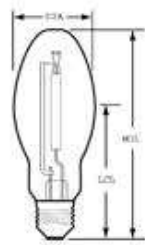

GE Lucalox® High Pressure Sodium B17

**GENERAL CHARACTERISTICS**

Lamp type	High Intensity Discharge - High Pressure Sodium
Bulb	B17
Base	Medium Screw (E26)
Bulb Finish	Clear
Wattage	150
Rated Life (MIN)	24000 hrs
Bulb Material	Hard glass
Lamp Enclosure Type (LET)	Open or enclosed fixtures
LEED-EB MR Credit	43 picograms Hg per mean lumen hour

Bulb

Base

[View Larger](#)**PHOTOMETRIC CHARACTERISTICS**

Initial Lumens	16000
Mean Lumens	14400
Nominal Initial Lumens per Watt	106
Color Temperature	2000 K
Color Rendering Index (CRI)	22
Effective Arc Length	1.570000 in (39.878000 mm)

DIMENSIONS

Maximum Overall Length (MOL)	5.7500 in (146.0 mm)
Nominal Length	5.750 in (146.0 mm)
Bulb Diameter (DIA)	2.125 in (53.9 mm)
Light Center Length (LCL)	3.500 in (88.9 mm)

PRODUCT INFORMATION**GRAPHS & CHARTS****Spectral Power Distribution**