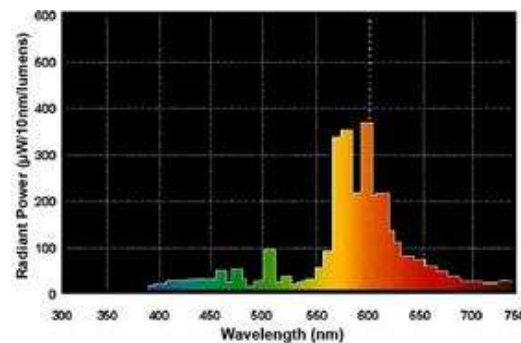

Bulb

Base

[View Larger](#)**PHOTOMETRIC CHARACTERISTICS**

Initial Lumens	16000
Mean Lumens	14400
Nominal Initial Lumens per Watt	106
Color Temperature	2000 K
Color Rendering Index (CRI)	22
Effective Arc Length	1.570000 in (39.878000 mm)

DIMENSIONS

Maximum Overall Length (MOL)	5.7500 in (146.0 mm)
Nominal Length	5.750 in (146.0 mm)
Bulb Diameter (DIA)	2.125 in (53.9 mm)
Light Center Length (LCL)	3.500 in (88.9 mm)

PRODUCT INFORMATION**GRAPHS & CHARTS****Spectral Power Distribution**